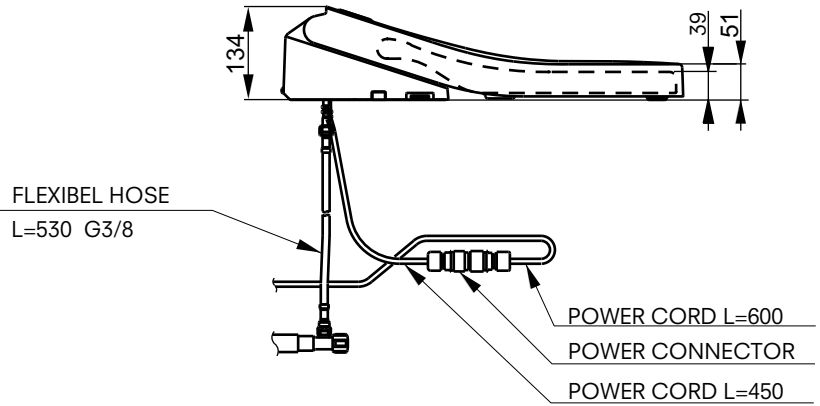

### PRODUCT DETAILS

<b>Product code</b>	TCF403EGV1
<b>EAN code</b>	40 50663 09328 0
<b>Size</b>	w:390xd:575xh:134 (mm)
<b>Colour</b>	White
<b>Technologies</b>	Warm water nozzle, heated seat, Deodoriser, Dryer, ewater+, Auto functions

### CAN BE COMBINED WITH:

<b>SG WC wallhung</b>	CW512YR
<b>SG Metallic cover</b>	7EE0007
<b>SG Resin cover</b>	9AE0017

Weights and measurements shown may be subject to small variations or are indicative.

### TECHNICAL DRAWINGS

SCREW Ø4X30 (2pcs)