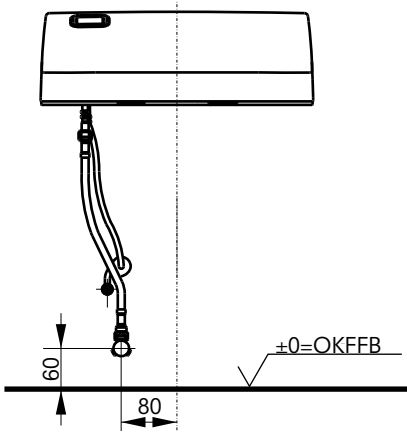

### PRODUCT DETAILS

<b>Product code</b>	TCF403EGV1
<b>EAN code</b>	40 50663 09328 0
<b>Size</b>	w:390xd:575xh:134 (mm)
<b>Colour</b>	White
<b>Technologies</b>	Warm water nozzle, heated seat, Deodoriser, Dryer, ewater+, Auto functions

### TECHNICAL DRAWINGS

SCREW Ø4X30 (2pcs)